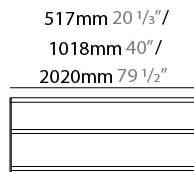

GENERAL

Series: Ranger 30 _____
 Brand: Unonovesette _____
 Division: Exterior _____
 Mounting Type: Recessed _____
 Mounting Location: In-Ground _____
 Subcategory: Drive Over _____

PHYSICAL

Shape: Rectangle _____
 Length (mm): 2010 _____
 Length (in): 79 1/8 _____
 Width (mm): 30 _____
 Width (in): 1 1/8 _____
 Height (mm): 31.5 _____
 Height (in): 1 1/4 _____
 Light Distribution: Direct _____
 Weight (kg): 2.22 _____
 Weight (lbs): 4.89 _____
 Load Resistance (kg): 5000 _____
 Load Resistance (lbs): 11023 _____
 Fixture Finish: Opal White _____
 Fixture Material: Extruded PMMA with Opal _____
 Cable Details: IP67 300mm Cable _____

Shape: Rectangle

Length (mm): 2010

Length (in): 79 1/8"

Width (mm): 30

Width (in): 1 1/8"

Height (mm): 31.5

Height (in): 1 1/4"

Light Distribution: Direct

Weight (kg): 2.22

Weight (lbs): 4.89

Load Resistance (kg): 5000

Load Resistance (lbs): 11023

Fixture Finish: Opal White

Fixture Material: Extruded PMMA with Opal

Cable Details: IP67 300mm Cable

ELECTRICAL

Optic°: 150

Beam Angle: Diffused

Adjustability: Fixed

RATINGS AND CERTIFICATIONS

Certified By: Certified for North American Standards

IP rating: IP67

IK Rating: IK10

RANGER 30