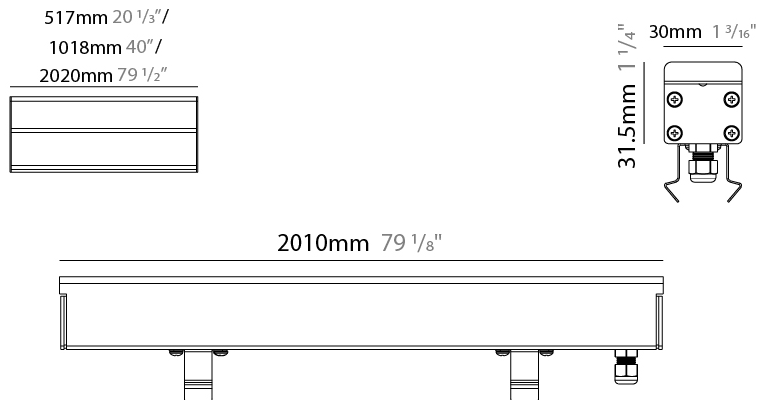

GENERAL

Series: Ranger 30 _____
Brand: Unonovesette _____
Division: Exterior _____
Mounting Type: Recessed _____
Mounting Location: In-Ground _____
Subcategory: Drive Over _____

PHYSICAL

Shape: Rectangle _____
Length (mm): 2010 _____
Length (in): 79 1/8 _____
Width (mm): 30 _____
Width (in): 1 1/8 _____
Height (mm): 31.5 _____
Height (in): 1 1/4 _____
Light Distribution: Direct _____
Weight (kg): 2.22 _____
Weight (lbs): 4.89 _____
Load Resistance (kg): 5000 _____
Load Resistance (lbs): 11023 _____
Fixture Finish: Opal White _____
Fixture Material: Extruded PMMA with Opal _____
Cable Details: IP67 300mm Cable _____

ELECTRICAL

Lamp Type: LED _____
Input Wattage (W): 30 _____
Total Output Wattage (W): 24.4 _____
Dimming: Non-Dimming / Phase Dimming (120Vac only) / 0-10V Dimming _____
Driver Included: No _____
Driver Location: Remote _____
Driver Type: Constant Voltage - Universal _____
Driver Class: Class 2 _____
Input Voltage (V): 120 - 277 _____
Output Voltage (V): 24 _____

LED

Color Temperature (°K): 2200 / 2700 / 3000 / 4000 _____
Max. Delivered Lumen (lm): 1600 _____
CRI: >90 CRI _____
Lamp Life (hrs): 100000 _____

OPTICAL

Optic°: 150 _____
Beam Angle: Diffused _____
Adjustability: Fixed _____

RATINGS AND CERTIFICATIONS

Certified By: Certified for North American Standards _____
IP rating: IP67 _____
IK Rating: IK10 _____